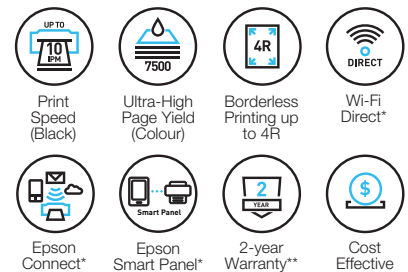

IMPROVE BUSINESS EFFICIENCY WITH QUALITY PRINTS.

The multifunctional printing solutions - EcoTank L3216 and L3256 - are designed to improve business cost savings and print productivity. Expect a high print yield of up to 4,500 pages for black-and-white, and 7,500 pages for colour. You can even print borderless photos up to 4R size. The integrated ink tanks and designated nozzles ensure spill-free and error-free refilling. The EcoTank L3256 delivers convenient wireless connectivity, enabling direct printing from smart devices. You can download the Epson Smart Panel* app to your mobile device and easily manage your printing functions and printer setup, making this especially useful for non-panel printers. Make the smart business move with the right print solution today.

IT'S IN THE DETAILS.

Low Cost, High Yield

Enjoy cost savings from a higher page yield and affordable spill-free ink bottles.

Borderless Printing

Print professional quality, borderless photos up to 4R size.